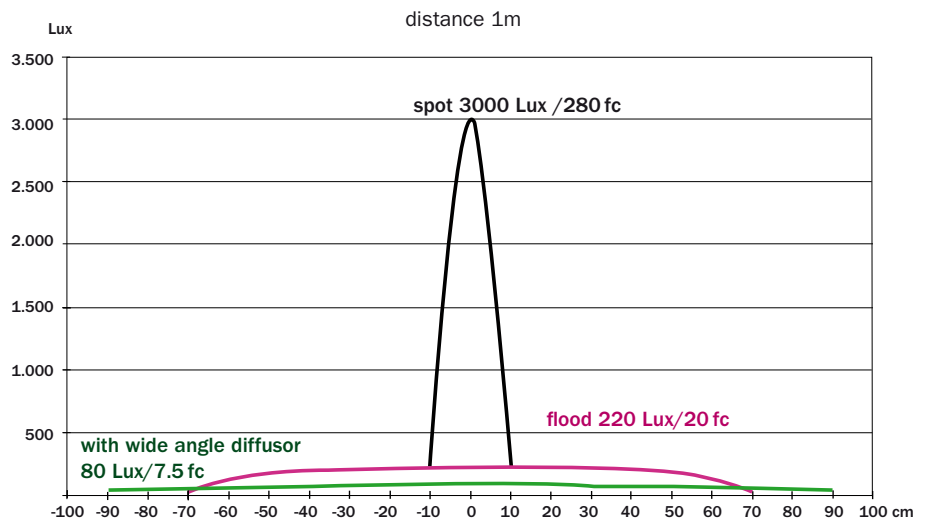

- Powers from any 6V to 18V DC power source.
- Optional battery shoe is compatible with Sony and Panasonic mini-DV batteries.
- NP-F550 7.2V, 2000 mA, 105 minute run time.
- NP-F750 7.2V, 4000 mA, 210 minute run time.
- NP-F950 7.2V, 6000 mA, 330 minute run time.

When dimmed to 50% light output, power consumption drops accordingly resulting in twice the run time. Alternative power from any Anton/Bauer or PAG system, car cigarette lighter output or battery belt.

- Power consumption is only 8W despite its high output.
- Operates from -40° C up to +40° C.
- LED power available indicator.
- Frontend bayonet allows you to add future attachments and light modifiers.