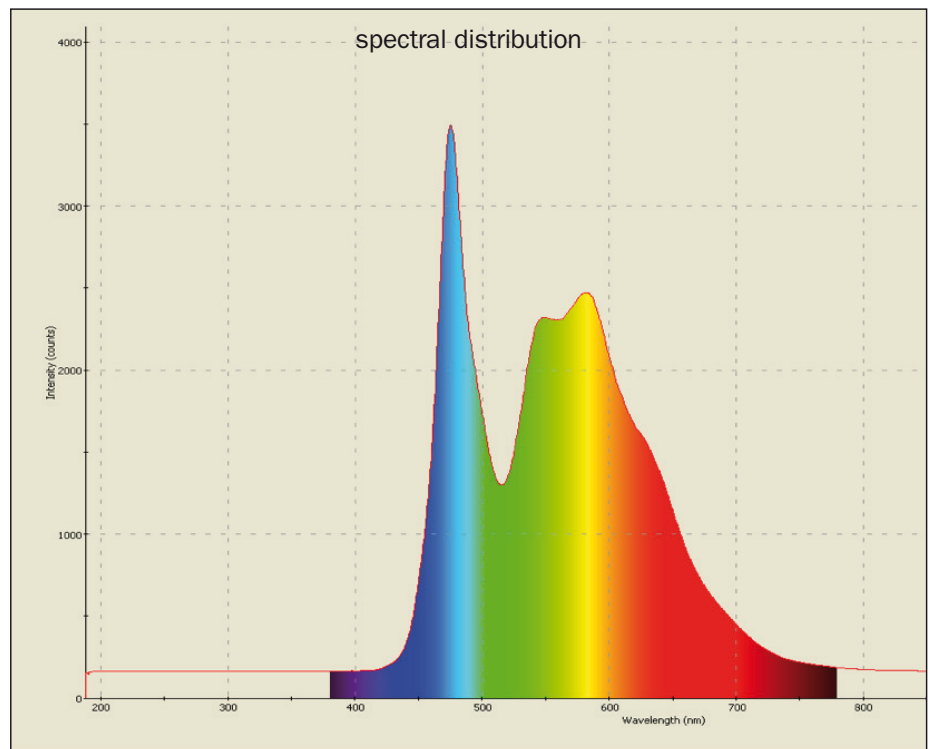

- Powers from any 6V to 18V DC power source.
- Optional battery shoe is compatible with Sony and Panasonic mini-DV batteries.
- NP-F550 7.2V, 2000 mA, 105 minute run time.
- NP-F750 7.2V, 4000 mA, 210 minute run time.
- NP-F950 7.2V, 6000 mA, 330 minute run time.

When dimmed to 50% light output, power consumption drops accordingly resulting in twice the run time. Alternative power from any Anton/Bauer or PAG system, car cigarette lighter output or battery belt.

- Power consumption is only 8W despite its high output.
- Operates from -40° C up to +40° C.
- LED power available indicator.
- Frontend bayonet allows you to add future attachments and light modifiers.