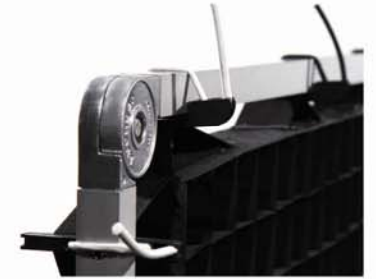

Easy-to-find corners.

White fasteners show you quickly where the corners of every DoPchoice Butterfly Grid are. It's not a big thing, but a helpful detail.