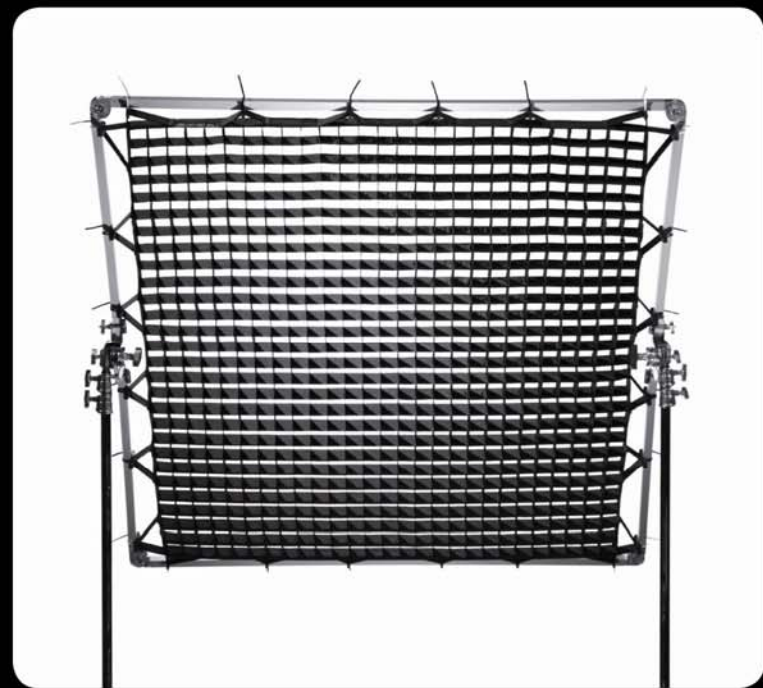

direct your soft light